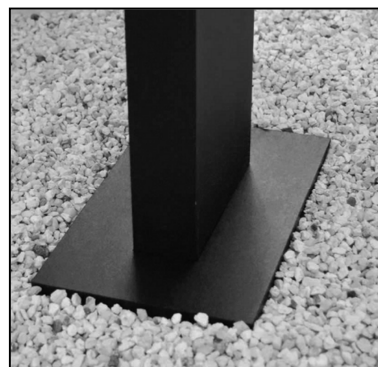

CUBE GROUND LAMP

Design Ronni Gol

LIGHT·POINT

Technical data

Material	Aluminum
Colour	White, Silver, Black
Voltage	230-240 V

NOTE:

Post only. To complete lamp post, order Cube lamp from catalog.
Cover plate for screws slides down once fixed.

CUBE GROUND LAMP

CODE	MEASURE mm	
256230 White	H600XW220XD145	
256231 Silver	H600XW220XD145	
256232 Black	H600XW220XD145	

CUBE XL GROUND LAMP

CODE	MEASURE mm	
256236 White	H900XW270XD170	
256237 Silver	H900XW270XD170	
256238 Black	H900XW270XD170	