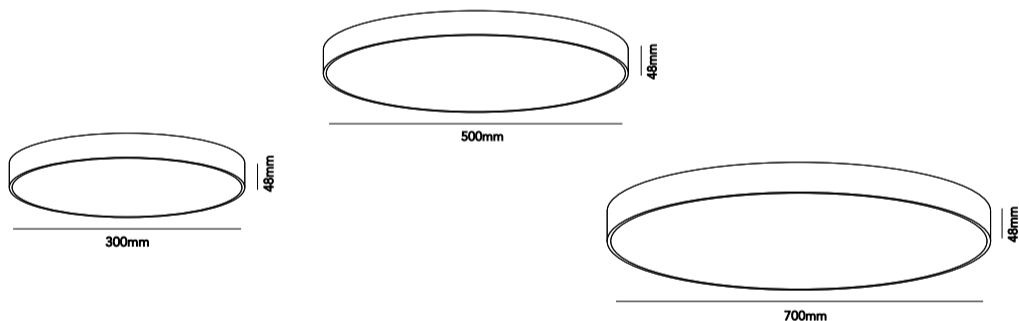

SURFACE

Design: LP Design Team

FOUNDER ———>

Ronni Gol had a decisive influence on how we experience the world around us and interact with one another. We are fortunate enough to live in a world, where we as consumers can choose to switch between night and day according to our whims. In short, we can construct the exact life suiting our individuality, because we are not dependent on daylight to be able to function, and can for instance choose to work at night and sleep during the day. This places great demands on how we approach future light solutions, and the possibilities for innovation when developing a lighting product.