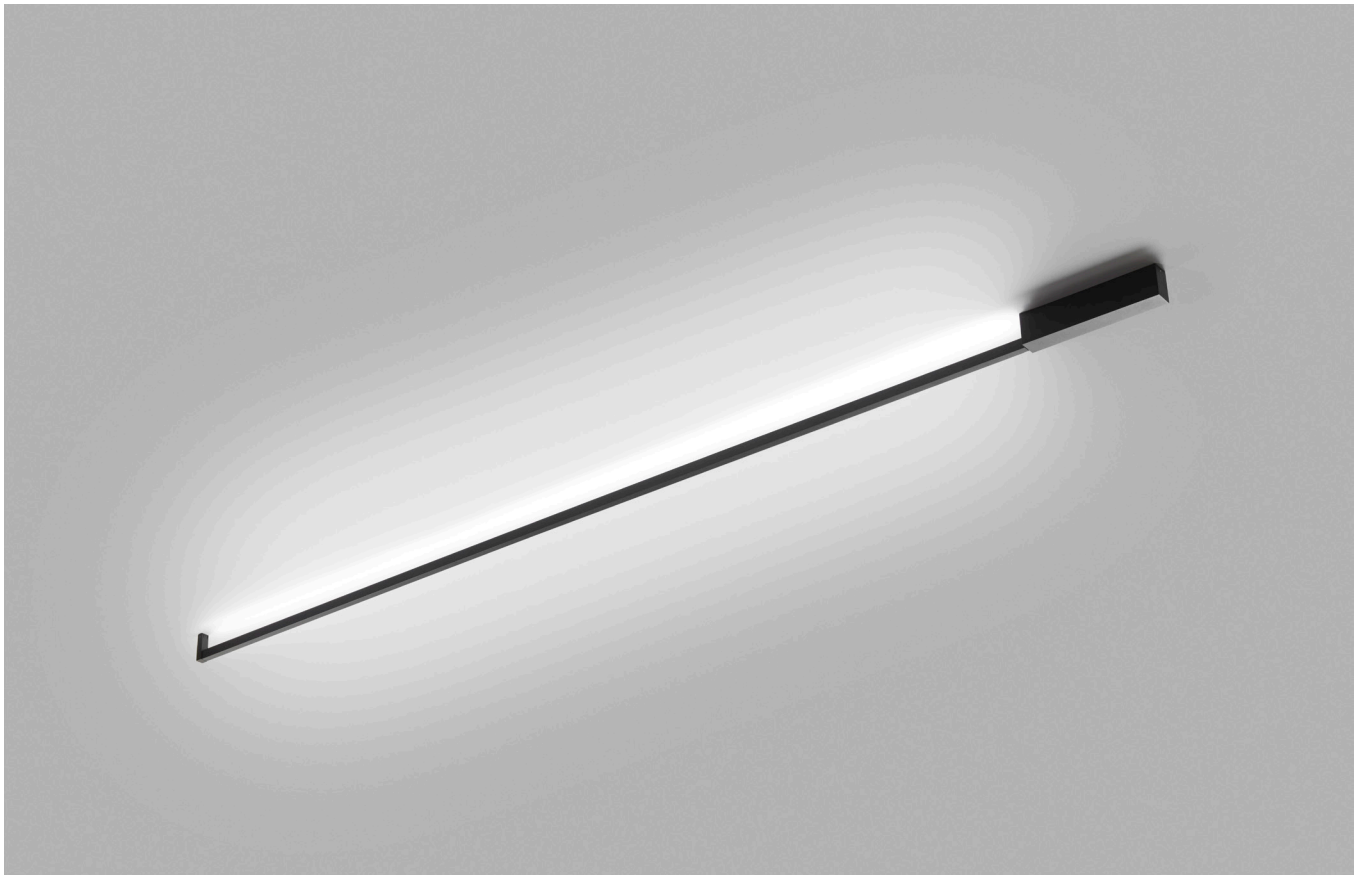

## STRIPE CEILING & WALL

Design: Ronni Gol

STRIPE WALL & CEILING 1500

STRIPE WALL & CEILING 2000

# STRIPE CEILING & WALL - 2700

Design: Ronni Gol

**LIGHT·POINT**  
C O P E N H A G E N

ART. NAME	STRIPE C/W 1500	STRIPE C/W 2000	
Art. no. white	270660	270670	-
Art. no. black	270661	270671	-
EAN white	57113897006609	57113897006708	-
EAN black	57113897006616	57113897006715	-
Material	Aluminium	Aluminium	-
Light source	Edison	Edison	-
Lifetime	50.000	50.000	-
Number of light sources	1	1	-
Electronical gear	N/A	N/A	-
Driver watt	N/A	N/A	-
Light source watt	25	30	-
System watt	25	30	-
Voltage	220-240V	220-240V	-
Dimmable	Leading/trailing Edge	Leading/trailing Edge	-
Lumen output	2750 (Nominal)	3300 (Nominal)	-
Lumen pr. watt	110	110	-
Flux	N/A	N/A	-
CCT (K)	2700	2700	-
RA/CRI	>90	>90	-
Mac Adam	5	5	-
Light distribution	N/A	N/A	-
Beam angle	N/A	N/A	-
Tilt angle	N/A	N/A	-
Cutout mm.	N/A	N/A	-
Rotation	360	360	-
Looping	Yes	Yes	-