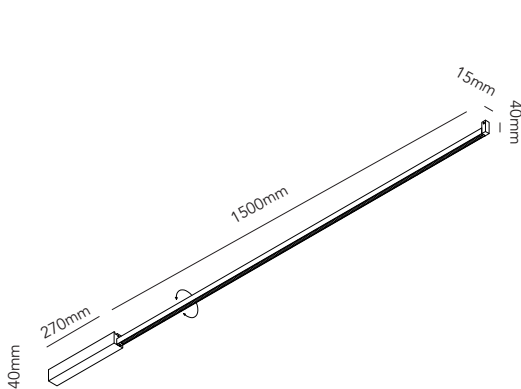

## STRIPE CEILING & WALL

Design: Ronni Gol

STRIPE WALL & CEILING 1500

STRIPE WALL & CEILING 2000

# STRIPE CEILING & WALL - 2700

Design: Ronni Gol

**LIGHT·POINT**  
C O P E N H A G E N

ART. NAME	STRIPE C/W 1500	STRIPE C/W 2000	
Art. no. white	270660	270670	-
Art. no. black	270661	270671	-
EAN white	57113897006609	57113897006708	-
EAN black	57113897006616	57113897006715	-
Material	Aluminium	Aluminium	-
Light source	Edison	Edison	-
Lifetime	50.000	50.000	-
Number of light sources	1	1	-
Electronical gear	N/A	N/A	-
Driver watt	N/A	N/A	-
Light source watt	25	30	-
System watt	25	30	-
Voltage	220-240V	220-240V	-
Dimmable	Leading/trailing Edge	Leading/trailing Edge	-
Lumen output	2750 (Nominal)	3300 (Nominal)	-
Lumen pr. watt	110	110	-
Flux	N/A	N/A	-
CCT (K)	2700	2700	-
RA/CRI	>90	>90	-
Mac Adam	5	5	-
Light distribution	N/A	N/A	-
Beam angle	N/A	N/A	-
Tilt angle	N/A	N/A	-
Cutout mm.	N/A	N/A	-
Rotation	360	360	-
Looping	Yes	Yes	-