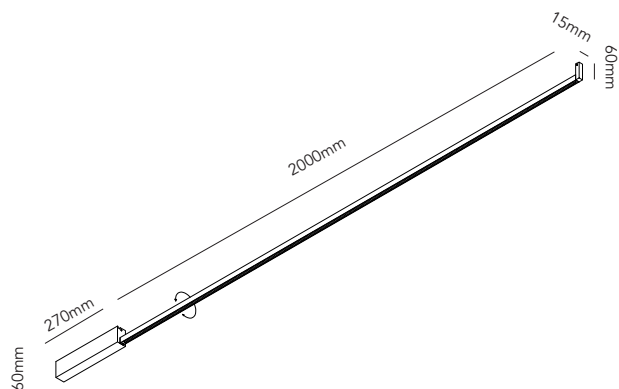

## STRIPE CEILING & WALL

Design: Ronni Gol

STRIPE WALL & CEILING 1500

STRIPE WALL & CEILING 2000

# STRIPE CEILING & WALL - 2700

Design: Ronni Gol

**LIGHT·POINT**  
C O P E N H A G E N

ART. NAME	STRIPE C/W 1500	STRIPE C/W 2000	
Art. no. white	270660	270670	-
Art. no. black	270661	270671	-
EAN white	57113897006609	57113897006708	-
EAN black	57113897006616	57113897006715	-
Material	Aluminium	Aluminium	-
Light source	Edison	Edison	-
Lifetime	50.000	50.000	-
Number of light sources	1	1	-
Electronical gear	N/A	N/A	-
Driver watt	N/A	N/A	-
Light source watt	25	30	-
System watt	25	30	-
Voltage	220-240V	220-240V	-
Dimmable	Leading/trailing Edge	Leading/trailing Edge	-
Lumen output	2750 (Nominal)	3300 (Nominal)	-
Lumen pr. watt	110	110	-
Flux	N/A	N/A	-
CCT (K)	2700	2700	-
RA/CRI	>90	>90	-
Mac Adam	5	5	-
Light distribution	N/A	N/A	-
Beam angle	N/A	N/A	-
Tilt angle	N/A	N/A	-
Cutout mm.	N/A	N/A	-
Rotation	360	360	-
Looping	Yes	Yes	-