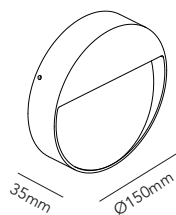

SIRIUS

Design: Ronni Gol

* Rose gold for indoor use only

SIRIUS 1

SIRIUS 2

SIRIUS 3