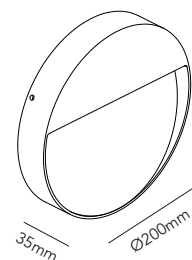

SIRIUS

Design: Ronni Gol

* Rose gold for indoor use only

SIRIUS 1

SIRIUS 2

SIRIUS 3