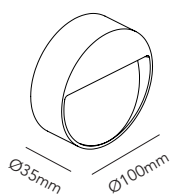

SIRIUS

Design: Ronni Gol

* Rose gold for indoor use only

SIRIUS 1

SIRIUS 2

SIRIUS 3