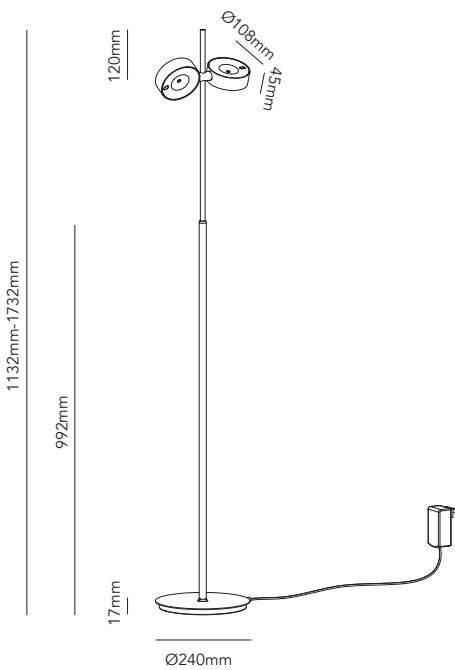

ORBIT FLOOR

Design: Nital Patel

ORBIT FLOOR

ORBIT FLOOR - 2700K

Design: Nital Patel

LIGHT·POINT
C O P E N H A G E N

ART. NAME	ORBIT FLOOR		
Art no. carbon black	270782		
Art. no. rose gold	270780	-	-
Art. no. titanium	270781	-	-
EAN carbon black	5711389707828		
EAN rose gold	5711389707804		
EAN titanium	5711389707811		
Material	Aluminum+glass	-	-
Light source	COB	-	-
Lifetime	50.000h	-	-
Number of light sources	2	-	-
Electronical gear	N/A	-	-
Driver watt	30W	-	-
Light source watt	2x7,5	-	-
System watt	15	-	-
Voltage	220-240V	-	-
Dimmable	Yes	-	-
Lumen output	2250	-	-
Lumen pr. watt	75w	-	-
Flux	N/A	-	-
CCT (K)	2700K	-	-
RA/CRI	>90	-	-
Mac Adam	3	-	-
Light distribution	Up+down	-	-
Beam angle	N/A	-	-
Tilt angle	N/A	-	-
Cutout mm.	N/A	-	-
Rotation	N/A	-	-
Looping	N/A	-	-