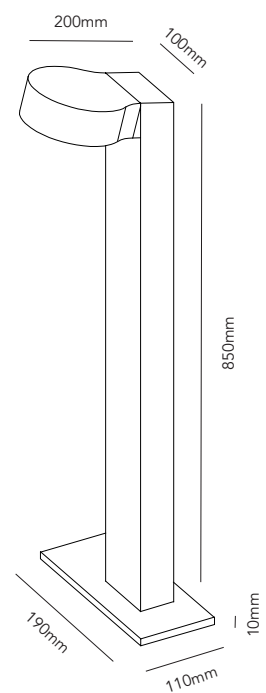

ORBIT GARDEN

Design: Nital Patel & Ronni Gol

ORBIT GARDEN MINI DOWN

ORBIT GARDEN 1 DOWN

ORBIT GARDEN 2 DOWN

ORBIT GARDEN - 3000 K

Design: Nital Patel & Ronni Gol

LIGHT·POINT
C O P E N H A G E N

ART. NAME	ORBIT GARDEN MINI D.	ORBIT GARDEN 1 D.	ORBIT GARDEN 2 D.
Art. no. black	268300	268301	268302
EAN black	5711389683009	5711389683016	5711389683023
Material	Aluminium / Glass	Aluminium / Glass	Aluminium / Glass
Light source	Lumens	Lumens	Lumens
Lifetime	50.000	50.000	50.000
Number of light sources	1	1	1
Electronical gear	N/A	N/A	N/A
Driver watt	N/A	N/A	N/A
Light source watt	4	8	12
System watt	4	8	12
Voltage	220-240V	220-240V	220-240V
Dimmable	Leading/trailing Edge	Leading/trailing Edge	Leading/trailing Edge
Lumen output	360 (Nominal)	720 (Nominal)	1080 (Nominal)
Lumen pr. watt	90	90	90
Flux	N/A	N/A	N/A
CCT (K)	3000	3000	3000
RA/CRI	>90	>90	>90
Mac Adam	3	3	3
Light distribution	N/A	N/A	N/A
Beam angle	N/A	N/A	N/A
Tilt angle	N/A	N/A	N/A
Cutout mm.	N/A	N/A	N/A
Rotation	N/A	N/A	N/A
Looping	Yes	Yes	Yes