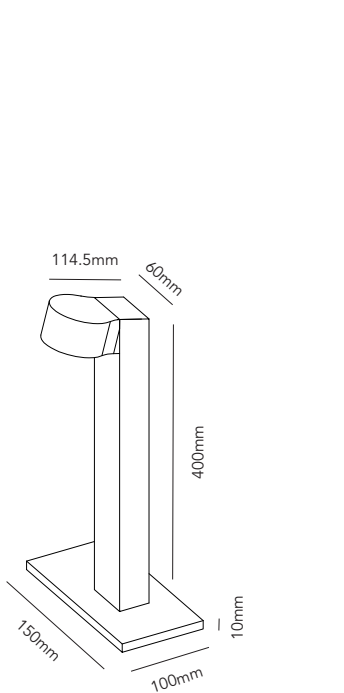

ORBIT GARDEN

Design: Nital Patel & Ronni Gol

ORBIT GARDEN MINI DOWN

ORBIT GARDEN 1 DOWN

ORBIT GARDEN 2 DOWN

ORBIT GARDEN - 3000 K

Design: Nital Patel & Ronni Gol

LIGHT·POINT
C O P E N H A G E N

ART. NAME	ORBIT GARDEN MINI D.	ORBIT GARDEN 1 D.	ORBIT GARDEN 2 D.
Art. no. black	268300	268301	268302
EAN black	5711389683009	5711389683016	5711389683023
Material	Aluminium / Glass	Aluminium / Glass	Aluminium / Glass
Light source	Lumens	Lumens	Lumens
Lifetime	50.000	50.000	50.000
Number of light sources	1	1	1
Electronical gear	N/A	N/A	N/A
Driver watt	N/A	N/A	N/A
Light source watt	4	8	12
System watt	4	8	12
Voltage	220-240V	220-240V	220-240V
Dimmable	Leading/trailing Edge	Leading/trailing Edge	Leading/trailing Edge
Lumen output	360 (Nominal)	720 (Nominal)	1080 (Nominal)
Lumen pr. watt	90	90	90
Flux	N/A	N/A	N/A
CCT (K)	3000	3000	3000
RA/CRI	>90	>90	>90
Mac Adam	3	3	3
Light distribution	N/A	N/A	N/A
Beam angle	N/A	N/A	N/A
Tilt angle	N/A	N/A	N/A
Cutout mm.	N/A	N/A	N/A
Rotation	N/A	N/A	N/A
Looping	Yes	Yes	Yes