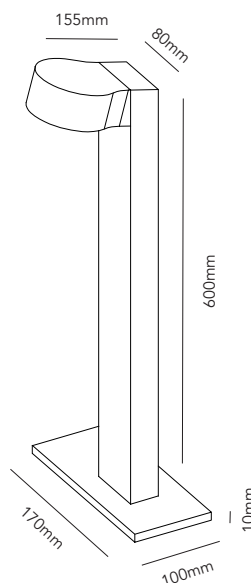

ORBIT GARDEN 1 DOWN