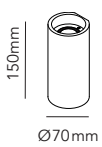

ZERO WALL

Design: Ronni Gol

*Black/gold and rose gold color for indoor use only

ZERO W1