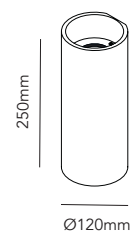

ZERO WALL

Design: Ronni Gol

*Black/gold and rose gold color for indoor use only

ZERO W3