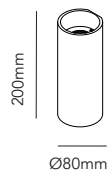

ZERO WALL

Design: Ronni Gol

*Black/gold and rose gold color for indoor use only

ZERO W2