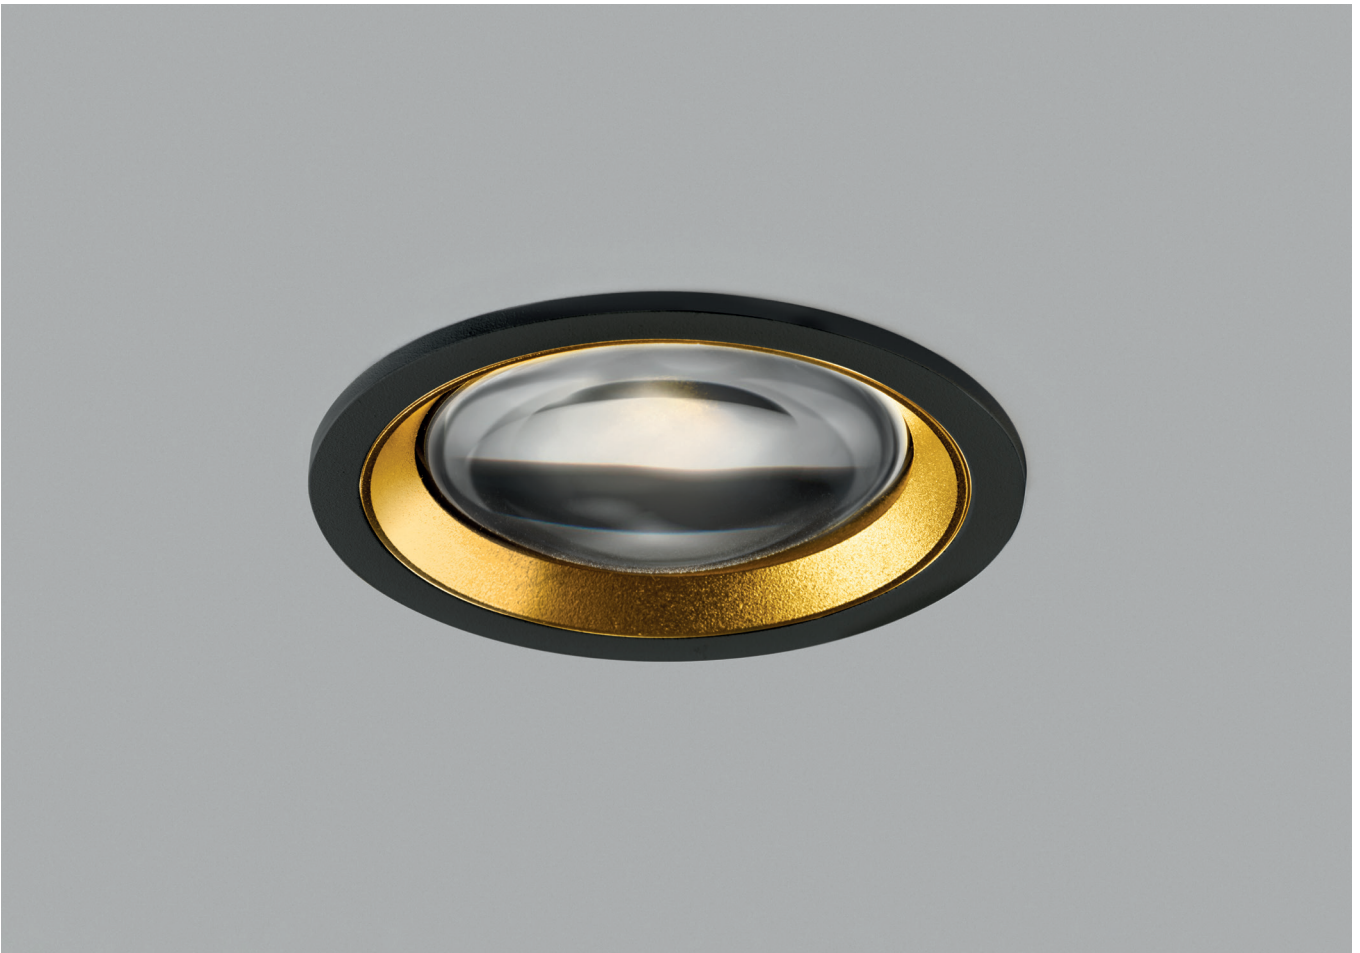

OPTIC IN

Design: Nital Patel

Including 3 changeable colour rings
- black, white and gold

OPTIC IN 1

OPTIC IN 1+

OPTIC IN - 2700 K

Design: Nital Patel

LIGHT·POINT
C O P E N H A G E N

ART. NAME	OPTIC IN	OPTIC IN 1+	-
Art. no. white	270320	270330	-
Art. no. black	270321	270331	-
EAN white	5711389703202	5711389703301	-
EAN black	5711389703219	5711389703318	-
Material	Aluminium / Acrylic	Aluminium / Acrylic	-
Light source	Lumens	Lumens	-
Lifetime	50.000	50.000	-
Number of light sources	1	1	-
Electronical gear	N/A	N/A	-
Driver watt	N/A	N/A	-
Light source watt	6	10	-
System watt	6	10	-
Voltage	230V	230V	-
Dimmable	Leading/trailing Edge	Leading/trailing Edge	-
Lumen output	540	900	-
Lumen pr. watt	90	90	-
Flux	N/A	N/A	-
CCT (K)	2700	2700	-
RA/CRI	>90	>90	-
Mac Adam	3	3	-
Light distribution	N/A	N/A	-
Beaming angle	N/A	N/A	-
Tilt angle	N/A	N/A	-
Cut out mm.	95	124	-
Rotation	N/A	N/A	-
Looping	Yes	Yes	-