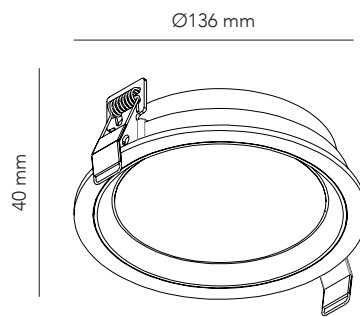

OPTIC IN

Design: Nital Patel

Including 3 changeable colour rings
- black, white and gold

OPTIC IN 1

OPTIC IN 1+

OPTIC IN - 2700 K

Design: Nital Patel

LIGHT·POINT
C O P E N H A G E N

ART. NAME	OPTIC IN	OPTIC IN 1+	-
Art. no. white	270320	270330	-
Art. no. black	270321	270331	-
EAN white	5711389703202	5711389703301	-
EAN black	5711389703219	5711389703318	-
Material	Aluminium / Acrylic	Aluminium / Acrylic	-
Light source	Lumens	Lumens	-
Lifetime	50.000	50.000	-
Number of light sources	1	1	-
Electronical gear	N/A	N/A	-
Driver watt	N/A	N/A	-
Light source watt	6	10	-
System watt	6	10	-
Voltage	230V	230V	-
Dimmable	Leading/trailing Edge	Leading/trailing Edge	-
Lumen output	540	900	-
Lumen pr. watt	90	90	-
Flux	N/A	N/A	-
CCT (K)	2700	2700	-
RA/CRI	>90	>90	-
Mac Adam	3	3	-
Light distribution	N/A	N/A	-
Beaming angle	N/A	N/A	-
Tilt angle	N/A	N/A	-
Cut out mm.	95	124	-
Rotation	N/A	N/A	-
Looping	Yes	Yes	-