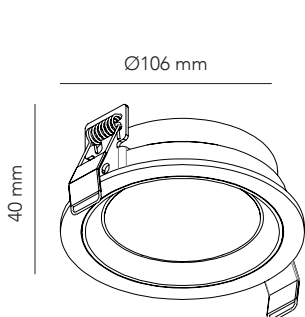

OPTIC IN

Design: Nital Patel

Including 3 changeable colour rings
- black, white and gold

OPTIC IN 1

OPTIC IN 1+

OPTIC IN - 2700 K

Design: Nital Patel

LIGHT·POINT
C O P E N H A G E N

ART. NAME	OPTIC IN	OPTIC IN 1+	-
Art. no. white	270320	270330	-
Art. no. black	270321	270331	-
EAN white	5711389703202	5711389703301	-
EAN black	5711389703219	5711389703318	-
Material	Aluminium / Acrylic	Aluminium / Acrylic	-
Light source	Lumens	Lumens	-
Lifetime	50.000	50.000	-
Number of light sources	1	1	-
Electronical gear	N/A	N/A	-
Driver watt	N/A	N/A	-
Light source watt	6	10	-
System watt	6	10	-
Voltage	230V	230V	-
Dimmable	Leading/trailing Edge	Leading/trailing Edge	-
Lumen output	540	900	-
Lumen pr. watt	90	90	-
Flux	N/A	N/A	-
CCT (K)	2700	2700	-
RA/CRI	>90	>90	-
Mac Adam	3	3	-
Light distribution	N/A	N/A	-
Beaming angle	N/A	N/A	-
Tilt angle	N/A	N/A	-
Cut out mm.	95	124	-
Rotation	N/A	N/A	-
Looping	Yes	Yes	-