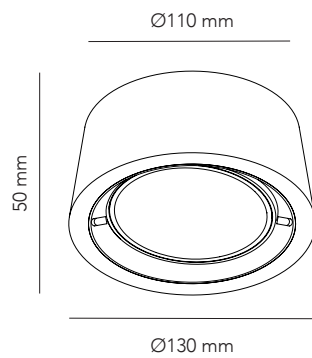

OPTIC OUT

Design: Nital Patel

Including 3 changeable colour rings
- black, white and gold

OPTIC OUT 1

OPTIC OUT 1+

OPTIC OUT - 2700 K

Design: Nital Patel

LIGHT·POINT
C O P E N H A G E N

ART. NAME	OPTIC OUT	OPTIC OUT 1+	-
Art. no. white/black	270340	270350	-
Art. no. black/white	270341	270351	-
EAN white/black	5711389703400	5711389703509	-
EAN black/white	5711389703417	5711389703516	-
Material	Aluminium / Acrylic	Aluminium / Acrylic	-
Light source	Lumens	Lumens	-
Lifetime	50.000	50.000	-
Number of light sources	1	1	-
Electronical gear	N/A	N/A	-
Driver watt	N/A	N/A	-
Light source watt	6	10	-
System watt	6	10	-
Voltage	230V	230V	-
Dimmable	Leading/trailing Edge	Leading/trailing Edge	-
Lumen output	540	900	-
Lumen pr. watt	90	90	-
Flux	N/A	N/A	-
CCT (K)	2700	2700	-
RA/CRI	>90	>90	-
Mac Adam	3	3	-
Light distribution	N/A	N/A	-
Beaming angle	N/A	N/A	-
Tilt angle	N/A	N/A	-
Cut out mm.	N/A	N/A	-
Rotation	N/A	N/A	-
Looping	Yes	Yes	-