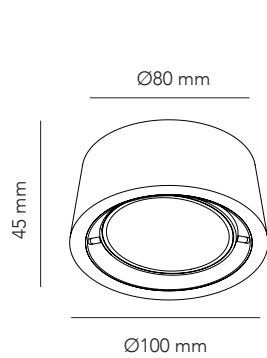

OPTIC OUT

Design: Nital Patel

Including 3 changeable colour rings
- black, white and gold

OPTIC OUT 1

OPTIC OUT 1+

OPTIC OUT - 2700 K

Design: Nital Patel

LIGHT·POINT
C O P E N H A G E N

ART. NAME	OPTIC OUT	OPTIC OUT 1+	-
Art. no. white/black	270340	270350	-
Art. no. black/white	270341	270351	-
EAN white/black	5711389703400	5711389703509	-
EAN black/white	5711389703417	5711389703516	-
Material	Aluminium / Acrylic	Aluminium / Acrylic	-
Light source	Lumens	Lumens	-
Lifetime	50.000	50.000	-
Number of light sources	1	1	-
Electronical gear	N/A	N/A	-
Driver watt	N/A	N/A	-
Light source watt	6	10	-
System watt	6	10	-
Voltage	230V	230V	-
Dimmable	Leading/trailing Edge	Leading/trailing Edge	-
Lumen output	540	900	-
Lumen pr. watt	90	90	-
Flux	N/A	N/A	-
CCT (K)	2700	2700	-
RA/CRI	>90	>90	-
Mac Adam	3	3	-
Light distribution	N/A	N/A	-
Beaming angle	N/A	N/A	-
Tilt angle	N/A	N/A	-
Cut out mm.	N/A	N/A	-
Rotation	N/A	N/A	-
Looping	Yes	Yes	-